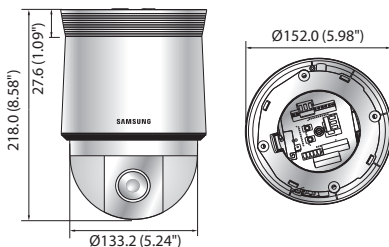

## Key Features

- Max. 1.3 megapixel (1280 x 1024) resolution
- 16 : 9 HD (720p) resolution support
- 4.44 ~ 102.1mm (23x) optical zoom, 12x digital zoom
- 0.05Lux@F1.6 (Color), 0.005Lux@F1.6 (B/W)
- H.264, MJPEG dual codec, Multiple streaming
- Day & Night (ICR), WDR (100dB), Intelligent video analytics
- PoE+, SD/SDHC/SDXC memory slot, Bi-directional audio support
- IP66 / IK10 (SNP-L5233H), IK10 (SNP-L5233 + SHP-3701H only)

## Dimensions

Unit : mm (inch)

SNP-L5233H

SNP-L5233