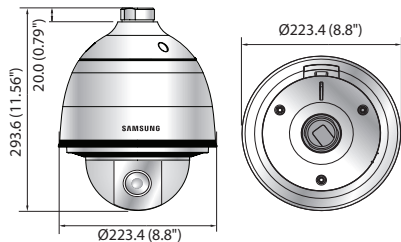

## Key Features

- Max. 1.3 megapixel (1280 x 1024) resolution
- 16 : 9 HD (720p) resolution support
- 4.44 ~ 102.1mm (23x) optical zoom, 12x digital zoom
- 0.05Lux@F1.6 (Color), 0.005Lux@F1.6 (B/W)
- H.264, MJPEG dual codec, Multiple streaming
- Day & Night (ICR), WDR (100dB), Intelligent video analytics
- PoE+, SD/SDHC/SDXC memory slot, Bi-directional audio support
- IP66 / IK10 (SNP-L5233H), IK10 (SNP-L5233 + SHP-3701H only)

## Dimensions

Unit : mm (inch)

SNP-L5233H

SNP-L5233